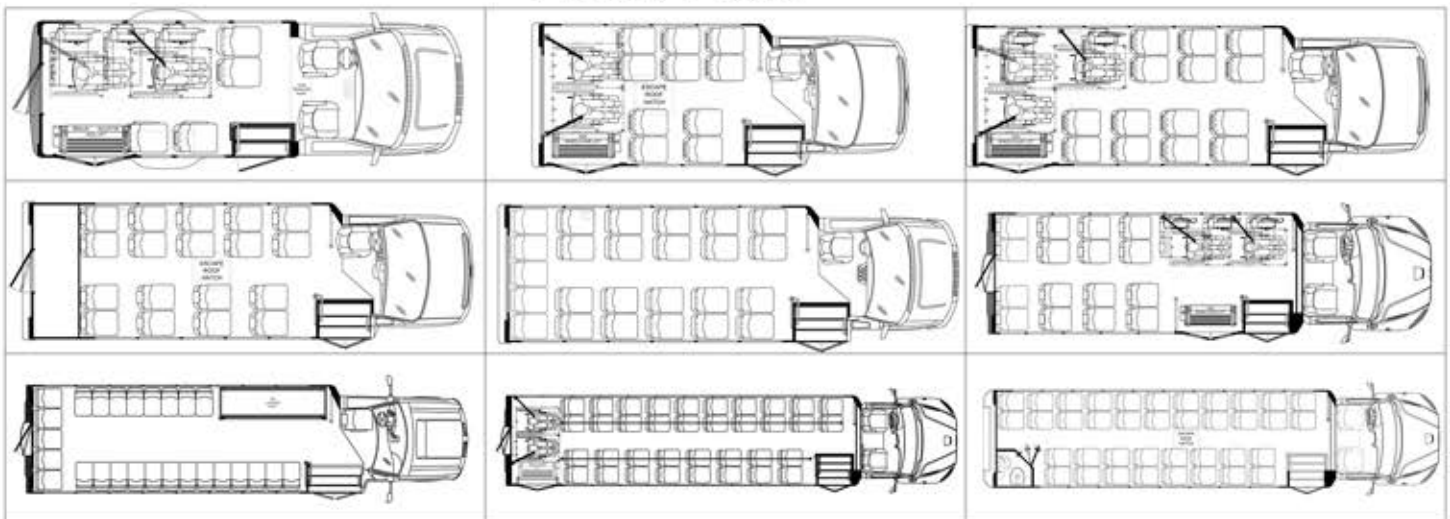

FLOOR PLANS

Distributor

TURTLE TOP

67819 State Road 15
New Paris, IN 46553
800.296.2105
574.831.4349 (fax)
www.turtletop.com