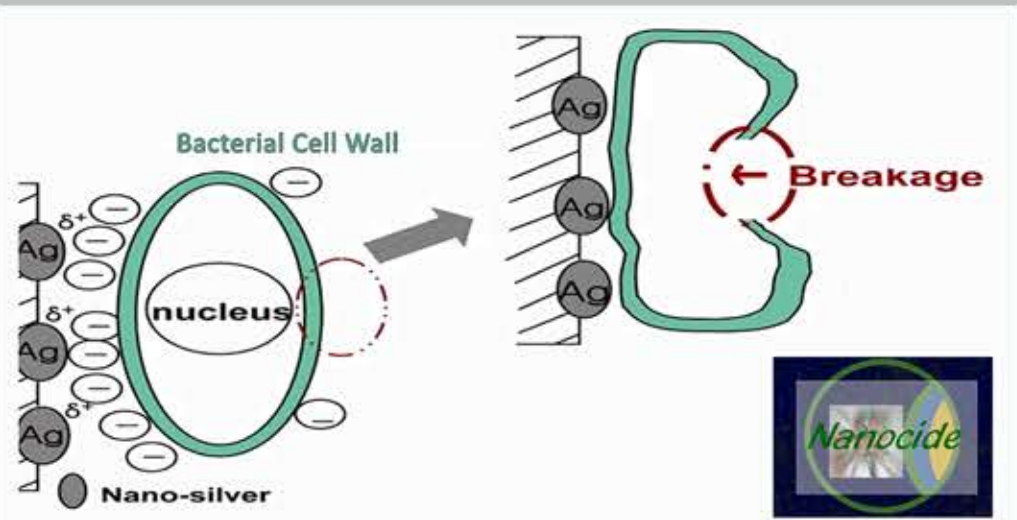

TURTLETOP
CELEBRATING 50 YEARS
QUALITY . SAFETY . INNOVATION

CLEAN BUS

Reducing Germs
Promoting Health

CLEAN BUS by TURTLETOP

Using Nano-silver to reduce contamination in upholstery material.

Turtle Top has taken the lead in offering the latest in clean bus technology. A CLEAN BUS includes these options:

- Level four Dimensions Nanocide vinyl seating
- Nanocide Miracle wall and ceiling vinyl
- Antimicrobial Altro flooring
- Antimicrobial stanchion pole and guard rail safety pad foam

- Nanocide Antimicrobial is found in:
- Hospitals
 - Health Care Industries
 - Assisted Living
 - Hotels
 - Restaurants
 - Public Areas
 - Stadiums
 - Auditoriums
 - Mass Transit
 - Sports & Fitness Facilities

- Nanocide suppresses:
- Mold
 - Algae growth and proliferation
 - Mildew
 - Fungi and bacteria growth
 - Unpleasant odors
 - Stains
 - Deterioration

The key is silver oxide, an antimicrobial. Exhibiting a polar charge, the silver creates an ion field on the surface of the material.

The bacteria exchanges ions with the silver oxide upon contact with the material, in turn ripping open the cell wall that actively inhibits bacterial growth and shows a 99% reduction in test microbes and common bacteria. *